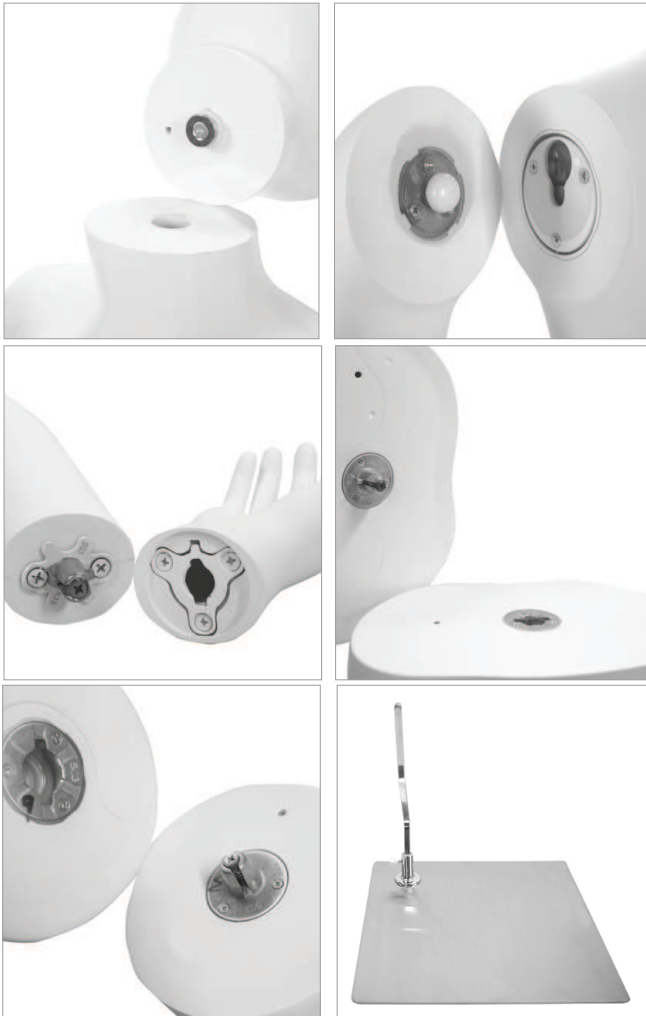

ABS (shock resistant, recyclable plastic)

FINISH

sprayed in matte white

CONFECTION SIZE

women EU size 36 / men EU size 48

ASSEMBLY

user-friendly fittings

COSMIC introduces a new generation of mannequins made of ABS plastic. Compared to Fiberglass, ABS is more sustainable, durable and user-friendly material that offers you a lot of advantages.