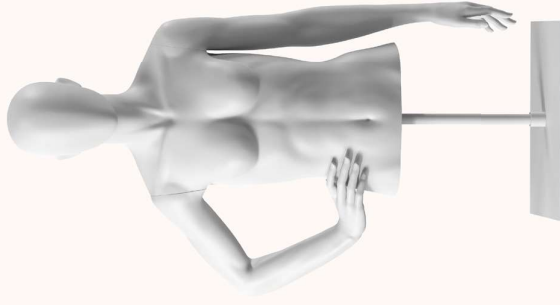

White painted base included with all busts, trouser forms and head displays.

SINMB153\_WH

height: 114 cm  
width: 53 cm  
depth: 30 cm  
price: € 195 excl. VAT

SINFB053\_WH

height: 106 cm  
width: 46 cm  
depth: 26 cm  
price: € 190 excl. VAT

SINFB051\_WH

height: 104 cm  
width: 46 cm  
depth: 25 cm  
price: € 175 excl. VAT

SINFB052\_WH

height: 104 cm  
width: 60 cm  
depth: 26 cm  
price: € 175 excl. VAT

SINMB152\_WH

height: 111 cm  
width: 53 cm  
depth: 29 cm  
price: € 179 excl. VAT