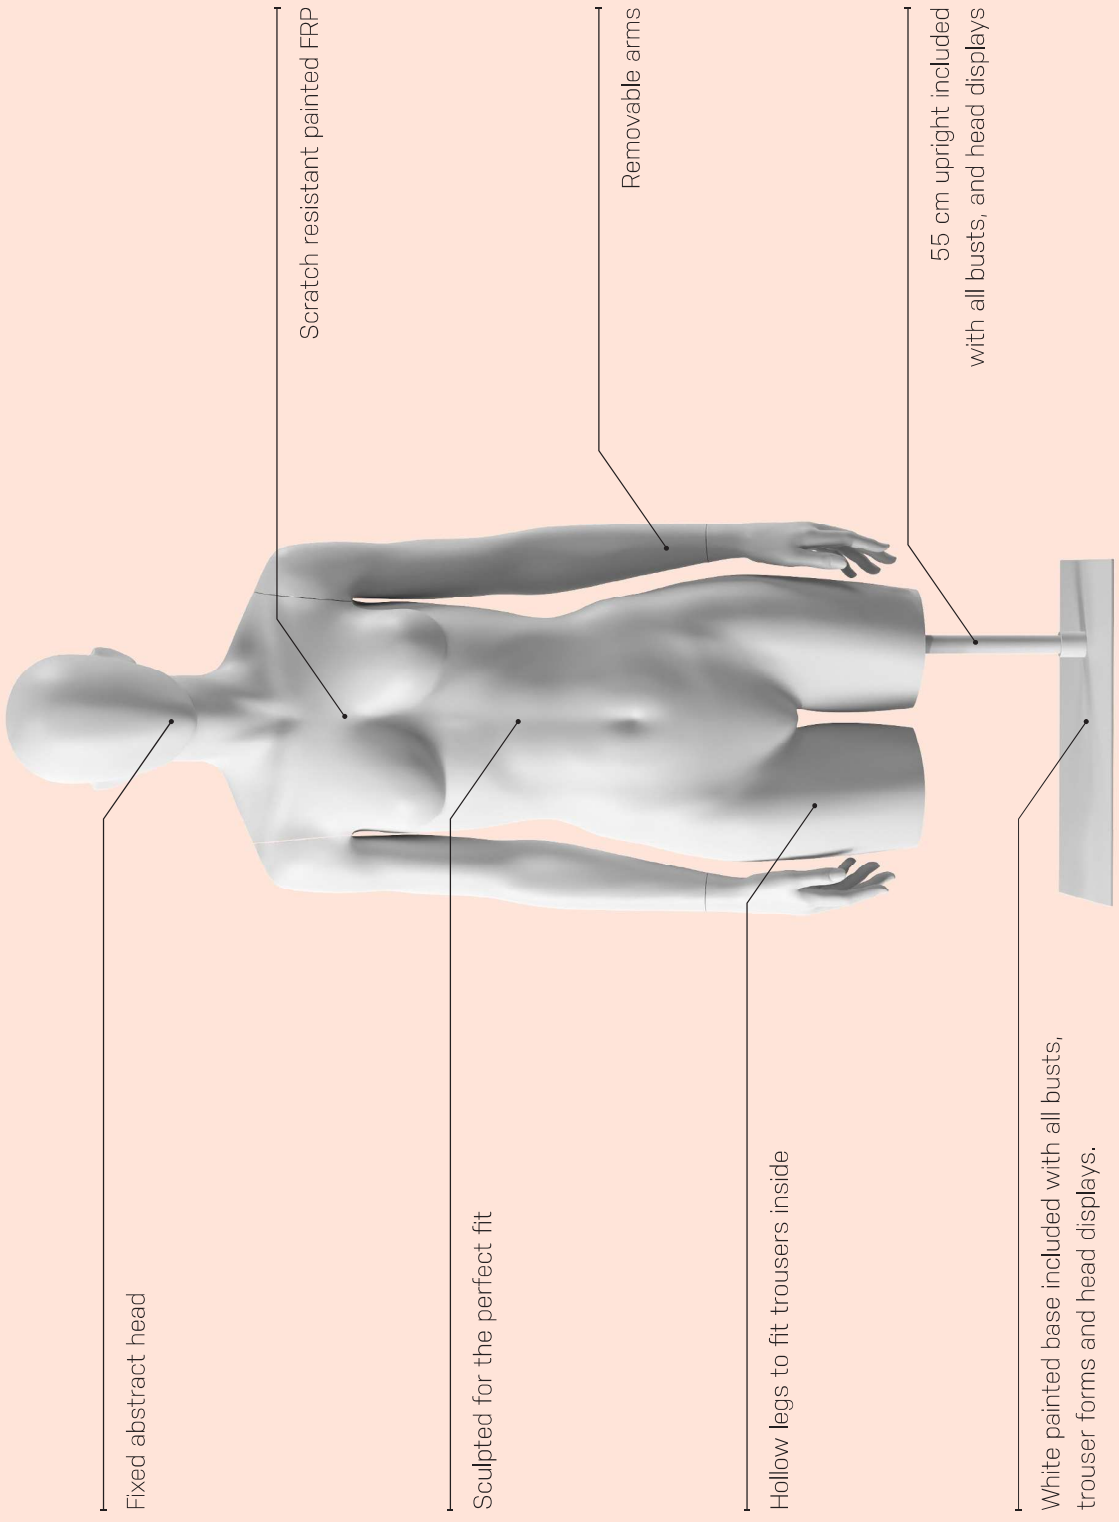

[CONTACT US FOR MORE INFO](#)

Fixed abstract head

Scratch resistant painted FRP

Sculpted for the perfect fit

Removable arms

Hollow legs to fit trousers inside

55 cm upright included with all busts, and head displays