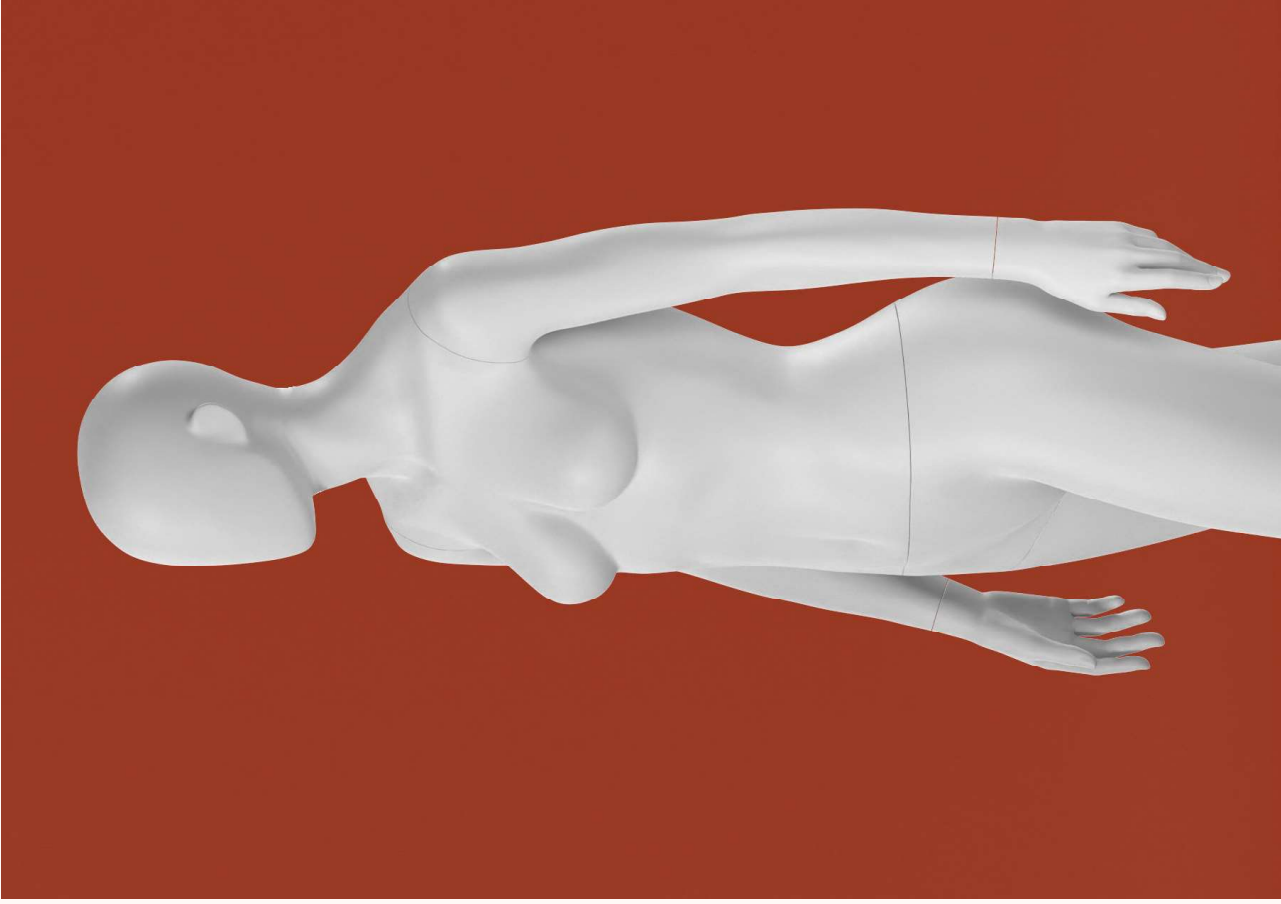

## GENERAL SIZES

---

	FEMALE		MALE	
shoulders	40	cm	47	cm
chest	90	cm	101	cm
waist	66	cm	82	cm
hips	86	cm	92	cm
low hips	92	cm	104	cm
heel	2	cm	2	cm
clothes	36	EU	50	EU / L
shoes	38	EU	43	EU

SINFM001\_WH