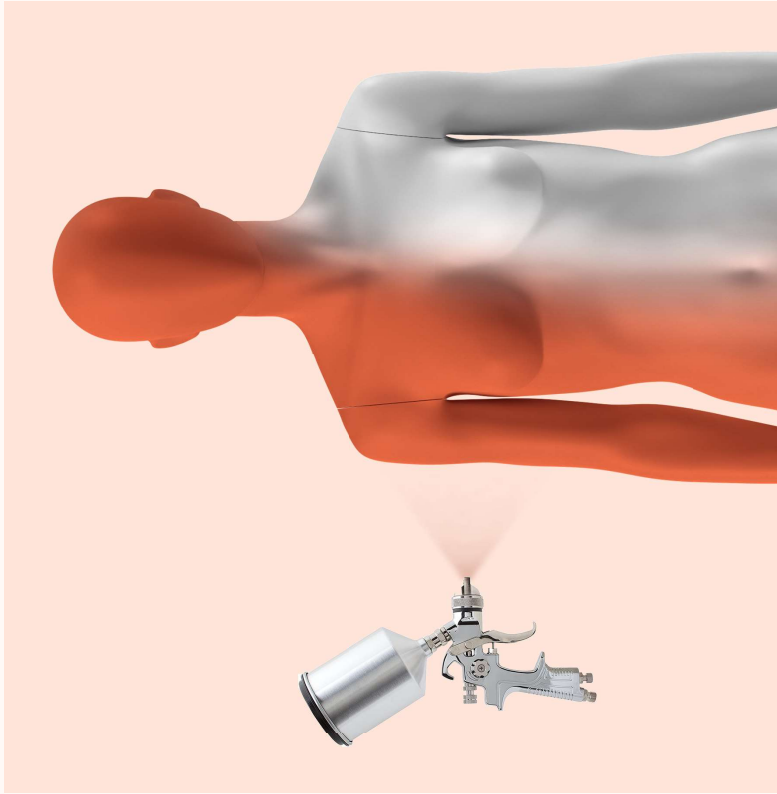

Respray service

This collection comes standard in pure white with a matte finish. However, you can make use of our professional respray service starting from one piece and truly make SINCERE your own.

[CONTACT US FOR MORE INFO](#)