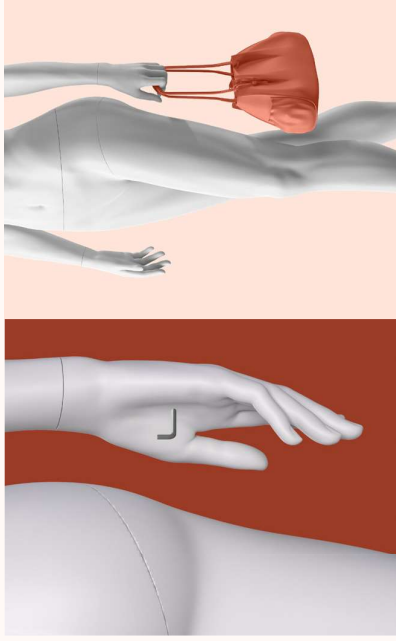

price: € 199 excl. VAT

SINCM304\_WH

height: 117 cm  
width: 38 cm  
depth: 37 cm

ca. 6 y.o. unisex

price: € 185 excl. VAT

#family #love

#abstractfaces #anonymous

#sculpted #perfectfit

# Fittings and customization

All compatible models include a hand accessories pin.

Base for static poses  
40 x 40 cm with calfpin.