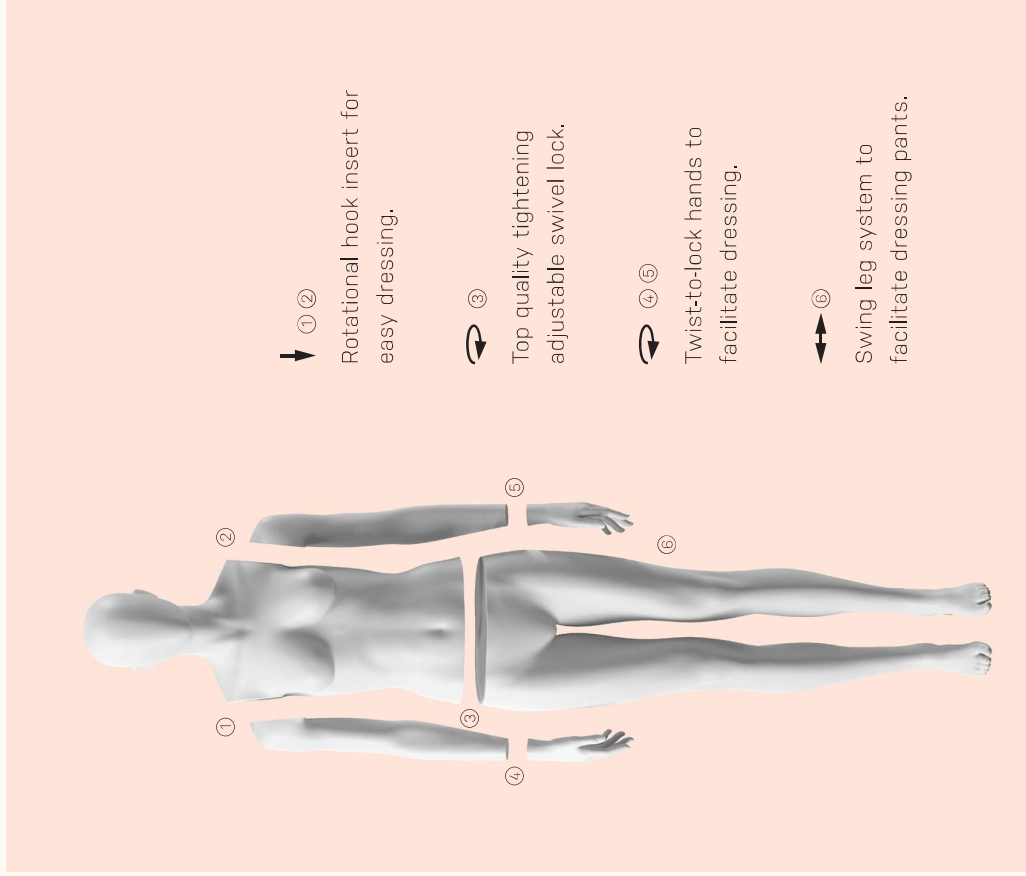

SINCM303\_WH

---

height: 117 cm  
width: 36 cm  
depth: 27 cm

ca. 6 y.o. unisex

price: € 185 excl. VAT

SINCM305\_WH

height: 142 cm  
width: 41 cm  
depth: 28 cm

ca. 10 y.o. unisex

price: € 199 excl. VAT

SINCM304\_WH

height: 117 cm  
width: 38 cm  
depth: 37 cm

ca. 6 y.o. unisex

price: € 185 excl. VAT

#family #love

#abstractfaces #anonymous

#sculpted #perfectfit

# Fittings and customization

All compatible models include a hand accessories pin.

Base for static poses  
40 x 40 cm with calfpin.