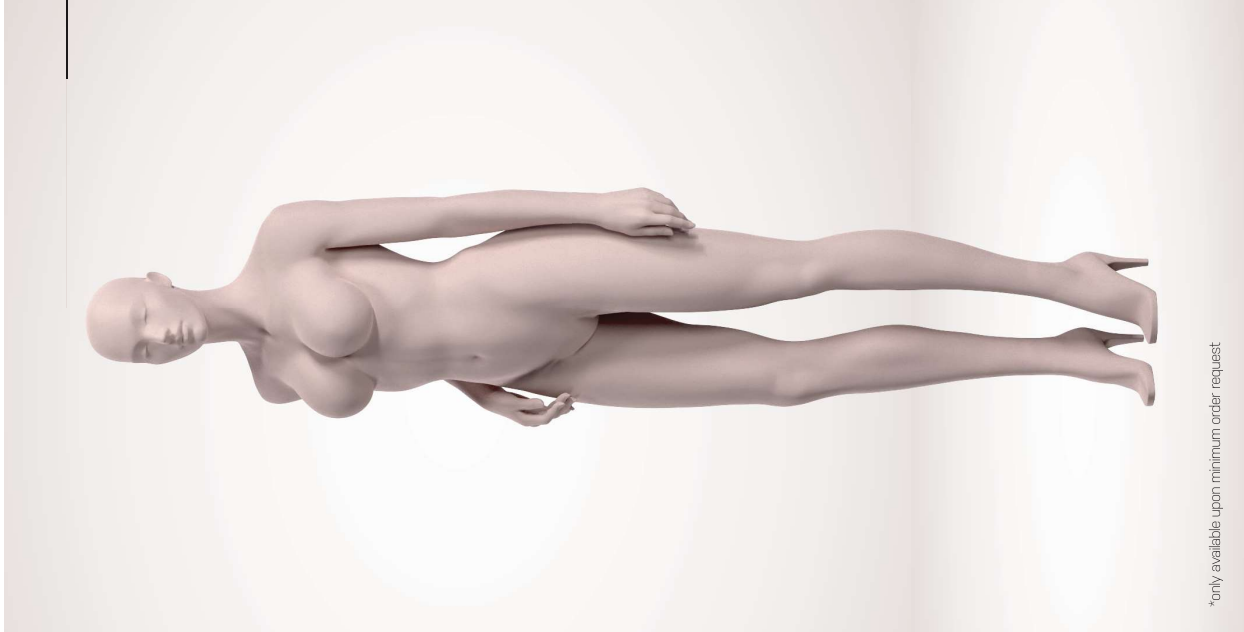

IMAF02D_LSK

height: 184 cm
width: 46 cm
depth: 33 cm
price: € 395 excl. VAT

*only available upon minimum order request