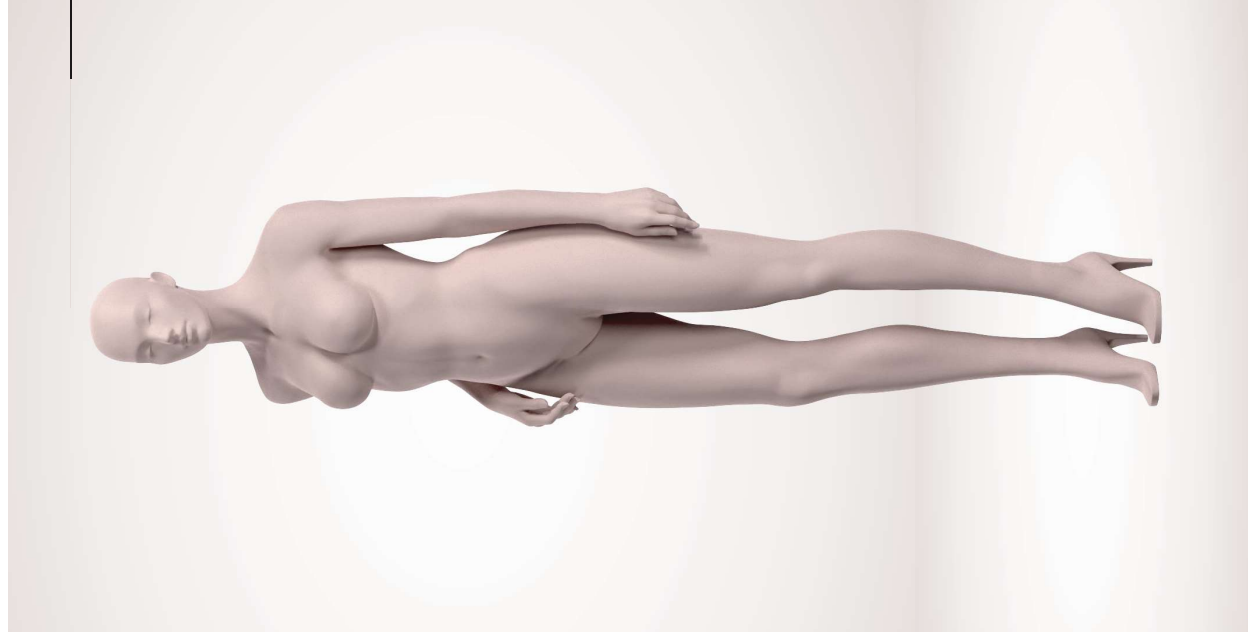

The poses bring attention to your products in a subtle way and have the right dimensions to display multiple lingerie brands. Both the realistic body curves and the soft nude colour ease self-identification with the mannequins and increase desire towards the lingerie displayed.

The semi abstract head adds softness to the expressive and confident poses.

GENERAL SIZES

height	183 cm
shoulders	38 cm
chest	90 cm
waist	65 cm
hips	90 cm
heel	10 cm
clothes	38 EU
shoes	39 EU

IMAF02B_LSK

height: 184 cm
width: 46 cm
depth: 33 cm
price: € 395 excl. VAT

IMAF01B_LSK

height: 180 cm
width: 46 cm
depth: 72 cm
price: € 395 excl. VAT

Everyone is a maker...

Express your brand DNA even stronger by making your own customized mannequin. Best Mannequins has its in-house 3D SCAN & PRINT studio to handle any of your inquiries. Our creative team will be glad to transform your ideas into a state-of-the-art mannequin. During the process you can count on our excellent and proactive service.