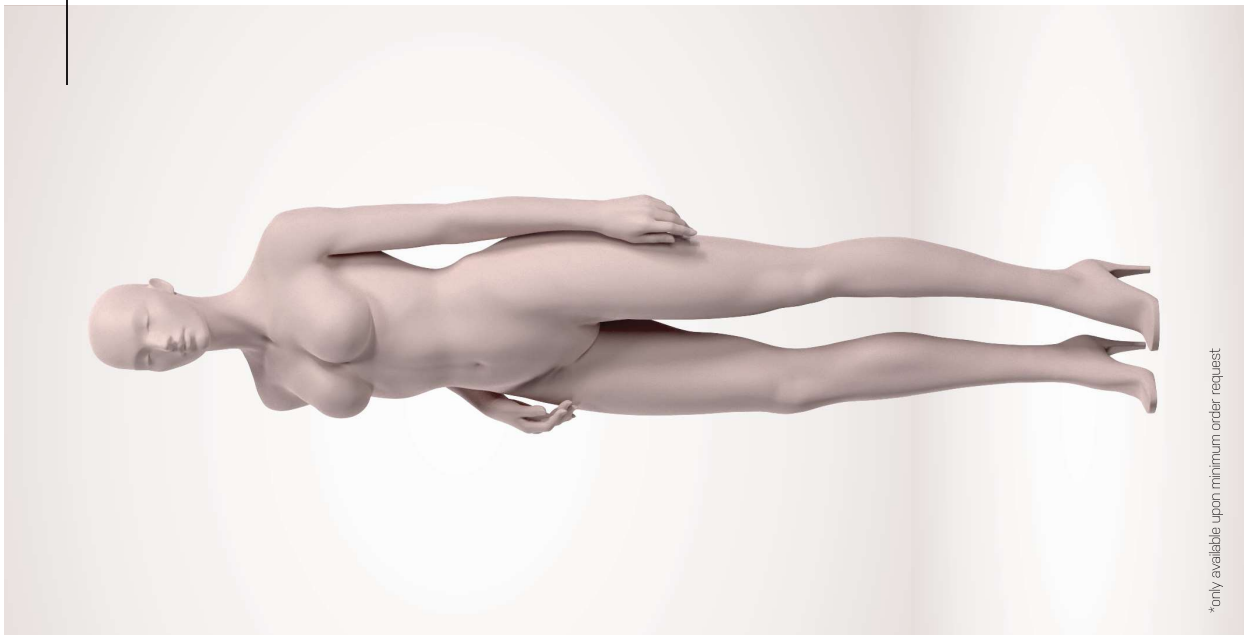

The poses bring attention to your products in a subtle way and have the right dimensions to display multiple lingerie brands. Both the realistic body curves and the soft nude colour ease self-identification with the mannequins and increase desire towards the lingerie displayed.

Confident...

IMAF02D_LSK

height: 184 cm
width: 46 cm
depth: 33 cm
price: € 395 excl. VAT

*only available upon minimum order request

IMAF02C_LSK

height: 184 cm
width: 46 cm
depth: 33 cm
price: € 395 excl. VAT

*only available upon minimum order request

IMAF04B_LSK

height: 178 cm
width: 37 cm
depth: 39 cm
price: € 395 excl. VAT

IMAF03B_LSK

height: 181 cm
width: 56 cm
depth: 35 cm
price: € 395 excl. VAT

Unique attitude...