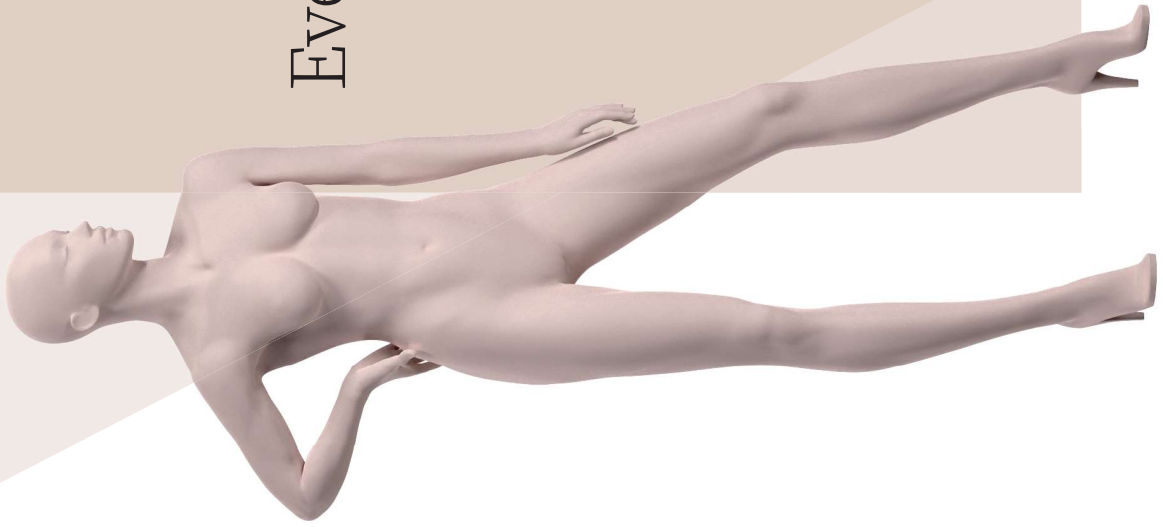

The semi abstract head adds softness to the expressive and confident poses.

GENERAL SIZES

height	183 cm
shoulders	38 cm
chest	90 cm
waist	65 cm
hips	90 cm
heel	10 cm
clothes	38 EU
shoes	39 EU

IMAF02B_LSK

height: 184 cm
width: 46 cm
depth: 33 cm
price: € 395 excl. VAT

IMAF01B_LSK

height: 180 cm
width: 46 cm
depth: 72 cm
price: € 395 excl. VAT

Everyone is a maker...

Express your brand DNA even stronger by making your own customized mannequin. Best Mannequins has its in-house 3D SCAN & PRINT studio to handle any of your inquiries. Our creative team will be glad to transform your ideas into a state-of-the-art mannequin. During the process you can count on our excellent and proactive service.