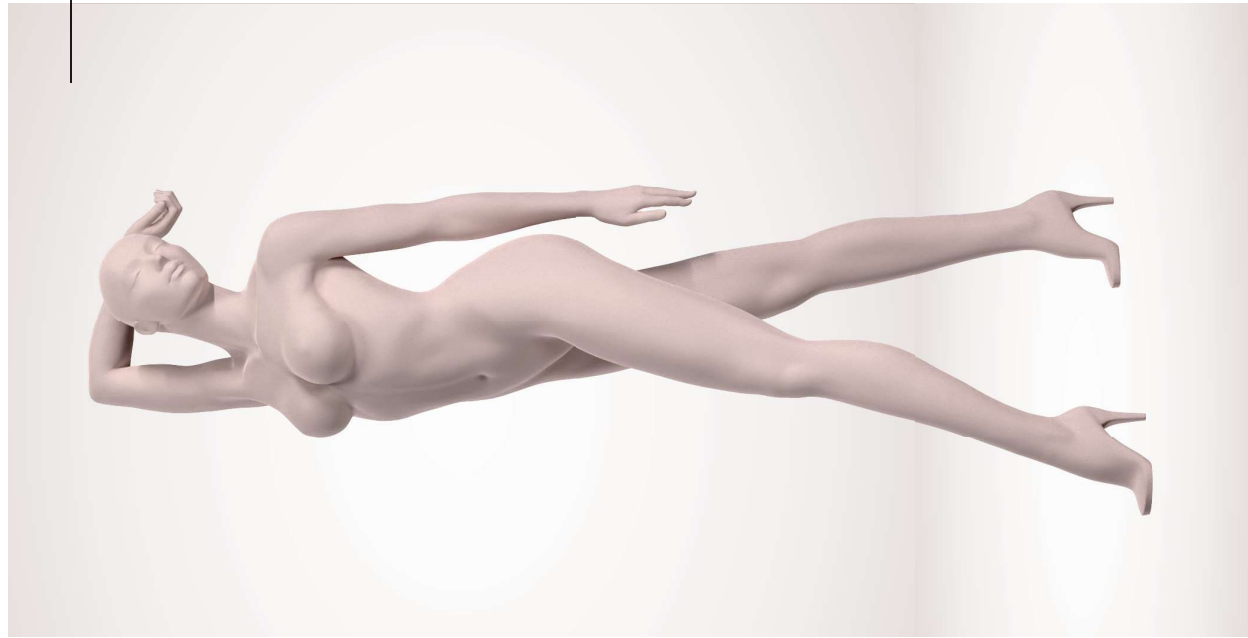

The poses bring attention to your products in a subtle way and have the right dimensions to display multiple lingerie brands. Both the realistic body curves and the soft nude colour ease self-identification with the mannequins and increase desire towards the lingerie displayed.

The semi abstract head adds softness to the expressive and confident poses.

GENERAL SIZES

height	183 cm
shoulders	38 cm
chest	90 cm
waist	65 cm
hips	90 cm
heel	10 cm
clothes	38 EU
shoes	39 EU

IMAF02B_LSK

height: 184 cm
width: 46 cm
depth: 33 cm
price: € 395 excl. VAT

IMAF01B_LSK

height: 180 cm
width: 46 cm
depth: 72 cm
price: € 395 excl. VAT

Everyone is a maker...

Express your brand DNA even stronger by making your own customized mannequin. Best Mannequins has its in-house 3D SCAN & PRINT studio to handle any of your inquiries. Our creative team will be glad to transform your ideas into a state-of-the-art mannequin. During the process you can count on our excellent and proactive service.