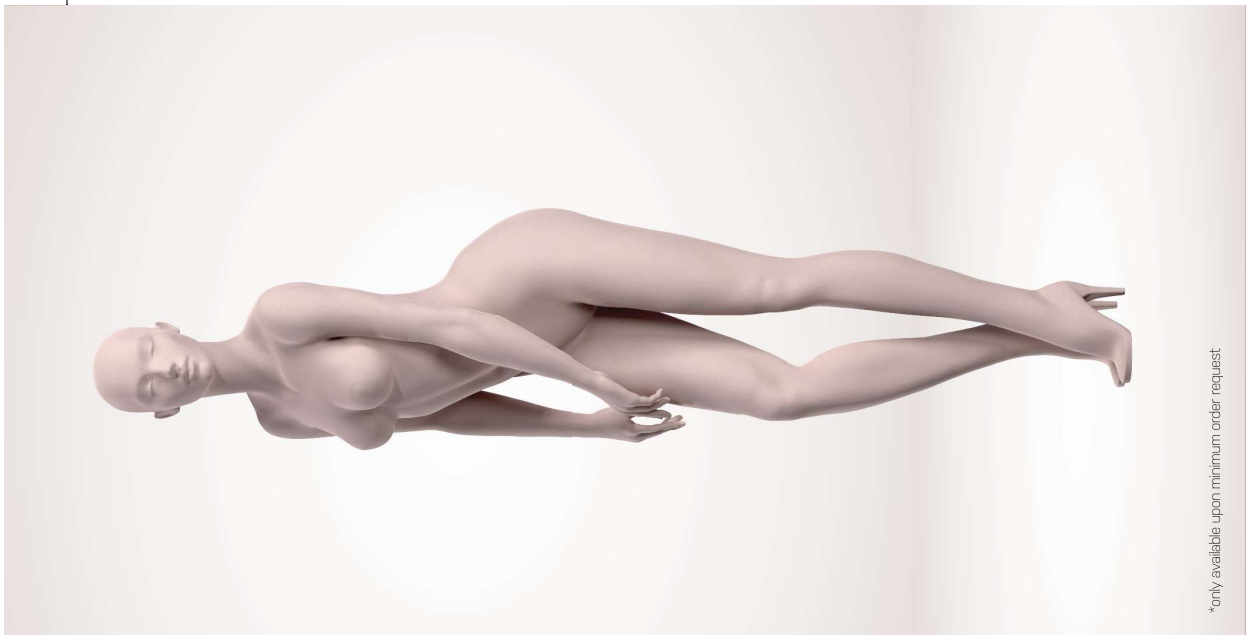

The poses bring attention to your products in a subtle way and have the right dimensions to display multiple lingerie brands. Both the realistic body curves and the soft nude colour ease self-identification with the mannequins and increase desire towards the lingerie displayed.

IMAF06D_LSK

height: 184 cm
width: 52 cm
depth: 72 cm
price: € 395 excl. VAT

*only available upon minimum order request

IMAF06B_LSK

height: 184 cm
width: 52 cm
depth: 72 cm
price: € 395 excl. VAT

Seductive...

IMAF08B_LSK

height: 133 cm
width: 77 cm
depth: 60 cm
price: € 395 excl. VAT

IMAF07B_LSK

height: 182 cm
width: 38 cm
depth: 58 cm
price: € 395 excl. VAT

*only available upon minimum order request

Three cup sizes...