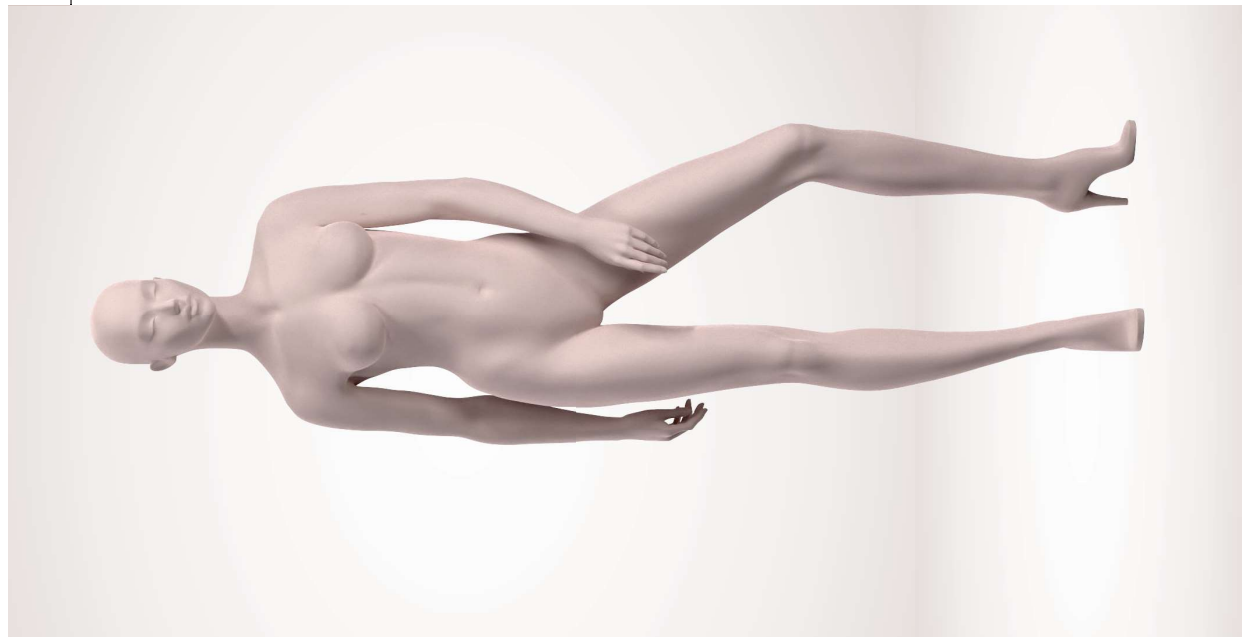

The poses bring attention to your products in a subtle way and have the right dimensions to display multiple lingerie brands. Both the realistic body curves and the soft nude colour ease self-identification with the mannequins and increase desire towards the lingerie displayed.

*only available upon minimum order request

IMAF04B_LSK

height: 178 cm
width: 37 cm
depth: 39 cm
price: € 395 excl. VAT

IMAF03B_LSK

height: 181 cm
width: 56 cm
depth: 35 cm
price: € 395 excl. VAT

Unique attitude...

IMAF06D_LSK

height: 184 cm
width: 52 cm
depth: 72 cm
price: € 395 excl. VAT

*only available upon minimum order request

IMAF06B_LSK

height: 184 cm
width: 52 cm
depth: 72 cm
price: € 395 excl. VAT

Seductive...