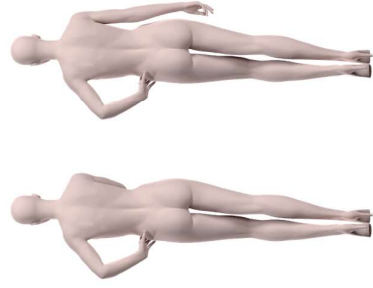

The poses bring attention to your products in a subtle way and have the right dimensions to display multiple lingerie brands. Both the realistic body curves and the soft nude colour ease self-identification with the mannequins and increase desire towards the lingerie displayed.

*only available upon minimum order request

IMAF04B_LSK

height: 178 cm
width: 37 cm
depth: 39 cm
price: € 395 excl. VAT

IMAF03B_LSK

height: 181 cm
width: 56 cm
depth: 35 cm
price: € 395 excl. VAT

Unique attitude...

IMAF05B_LSK

height: 183 cm
width: 60 cm
depth: 40 cm
price: € 430 excl. VAT

EXTRA ARM

This pose is offered with an extra right arm for more versatility in display option. Seductive and secretive or casual chic, this position will complement any window display for fashion or lingerie.