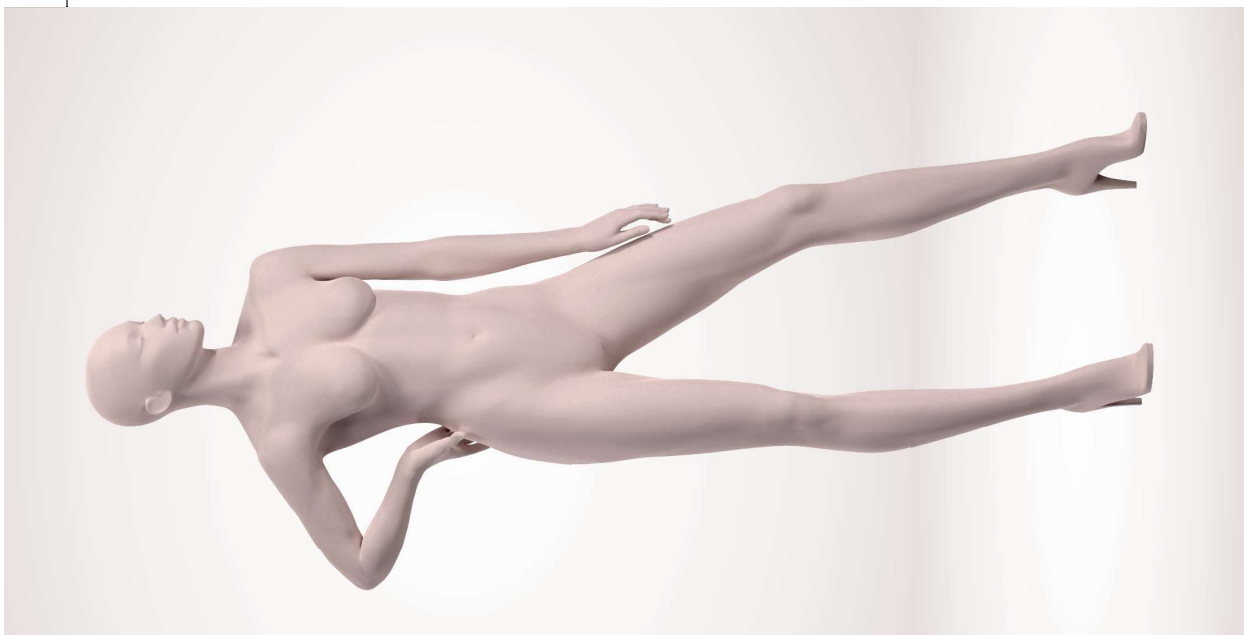

The poses bring attention to your products in a subtle way and have the right dimensions to display multiple lingerie brands. Both the realistic body curves and the soft nude colour ease self-identification with the mannequins and increase desire towards the lingerie displayed.

IMAF06D_LSK

height: 184 cm
width: 52 cm
depth: 72 cm
price: € 395 excl. VAT

*only available upon minimum order request

IMAF06B_LSK

height: 184 cm
width: 52 cm
depth: 72 cm
price: € 395 excl. VAT

Seductive...

IMAF08B_LSK

height: 133 cm
width: 77 cm
depth: 60 cm
price: € 395 excl. VAT

IMAF07B_LSK

height: 182 cm
width: 38 cm
depth: 58 cm
price: € 395 excl. VAT

*only available upon minimum order request

Three cup sizes...