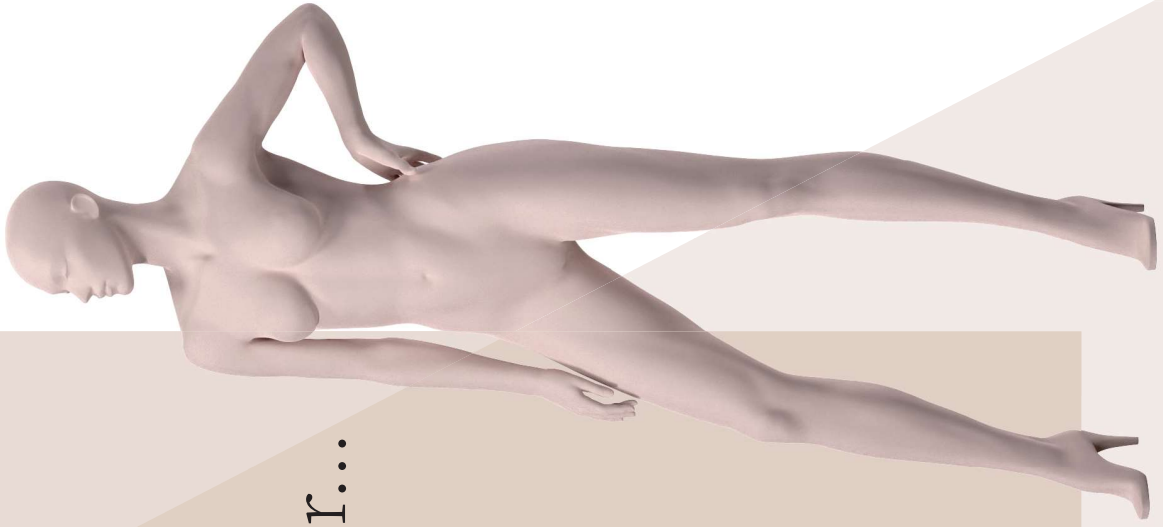

The semi abstract head adds softness to the expressive and confident poses.

GENERAL SIZES

height	183 cm
shoulders	38 cm
chest	90 cm
waist	65 cm
hips	90 cm
heel	10 cm
clothes	38 EU
shoes	39 EU

IMAF02B_LSK

height: 184 cm
width: 46 cm
depth: 33 cm
price: € 395 excl. VAT

IMAF01B_LSK

height: 180 cm
width: 46 cm
depth: 72 cm
price: € 395 excl. VAT

Everyone is a maker...

Express your brand DNA even stronger by making your own customized mannequin. Best Mannequins has its in-house 3D SCAN & PRINT studio to handle any of your inquiries. Our creative team will be glad to transform your ideas into a state-of-the-art mannequin. During the process you can count on our excellent and proactive service.

Confident...

IMAF02D_LSK

height: 184 cm
width: 46 cm
depth: 33 cm
price: € 395 excl. VAT

*only available upon minimum order request

IMAF02C_LSK

height: 184 cm
width: 46 cm
depth: 33 cm
price: € 395 excl. VAT