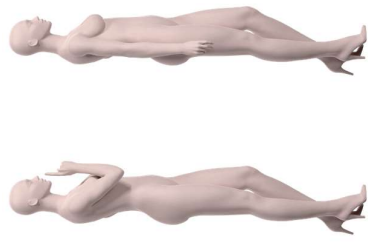

*only available upon minimum order request

IMAF04B_LSK

height: 178 cm
width: 37 cm
depth: 39 cm
price: € 395 excl. VAT

IMAF03B_LSK

height: 181 cm
width: 56 cm
depth: 35 cm
price: € 395 excl. VAT

Unique attitude...

IMAF05B_LSK

height: 183 cm
width: 60 cm
depth: 40 cm
price: € 430 excl. VAT

EXTRA ARM

This pose is offered with an extra right arm for more versatility in display option. Seductive and secretive or casual chic, this position will complement any window display for fashion or lingerie.

IMAF06D_LSK

height: 184 cm
width: 52 cm
depth: 72 cm
price: € 395 excl. VAT

*only available upon minimum order request

IMAF06B_LSK

height: 184 cm
width: 52 cm
depth: 72 cm
price: € 395 excl. VAT

Seductive...