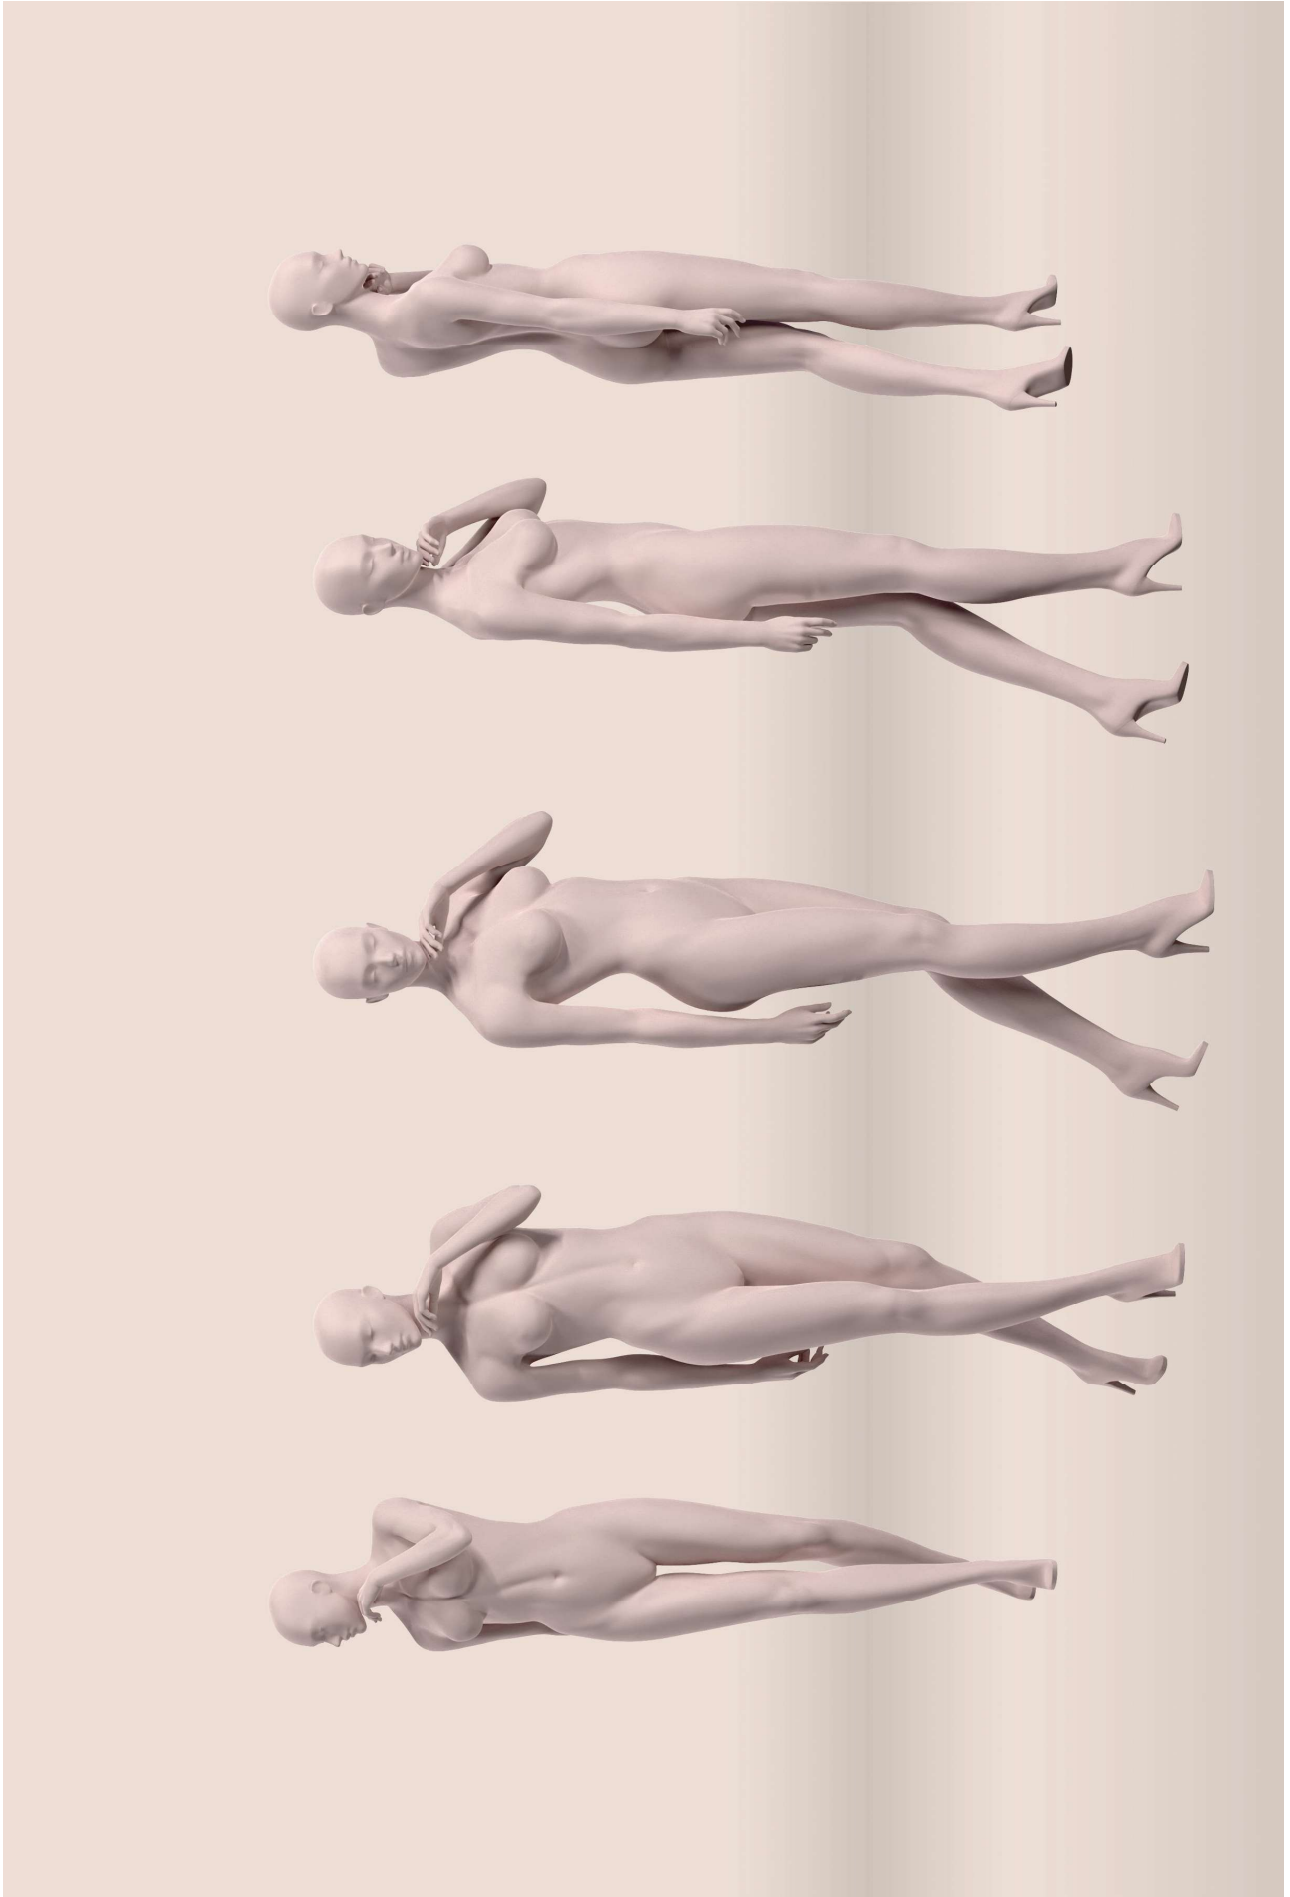

The poses bring attention to your products in a subtle way and have the right dimensions to display multiple lingerie brands. Both the realistic body curves and the soft nude colour ease self-identification with the mannequins and increase desire towards the lingerie displayed.

The semi abstract head adds softness to the expressive and confident poses.

GENERAL SIZES

height	183 cm
shoulders	38 cm
chest	90 cm
waist	65 cm
hips	90 cm
heel	10 cm
clothes	38 EU
shoes	39 EU

IMAF02B_LSK